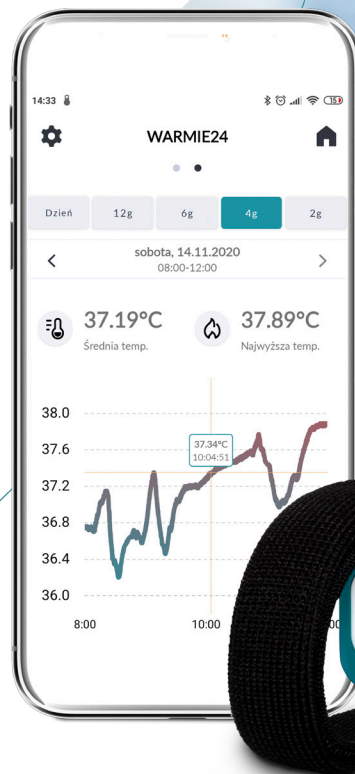

WM-1020 Wearable Bluetooth Thermometer

WARMIE TEMPERATURE SENSOR AND SOFTWARE

SPECIFICATION

Model	WARMIE, WM-1020
Measurement Range	30,0 - 45,0°C
Accuracy	0,3°C/0,4°C
Operating Temperature	0°C to 50°C
Storage Temperature	-25°C to 60°C
Resolution	0.01°C / 0.01°F
Measurement Unit	°C or °F Switchable
Power Source	1x 3V CR2032
Battery Life	4000 hours
Communication	Bluetooth
Bluetooth Distance	up to 10 meters in open space
Dimension	32 x 25 x 7,5 mm
Weight	9 g (with battery) 6 g (w/o battery)
Medical-grade Band	For upper arm circumferences (customized size) S/M and L
IP Class	IP54
Reference to standards	CE 1434, medical grade IIb, ISO 13485
Production information	Made in EU